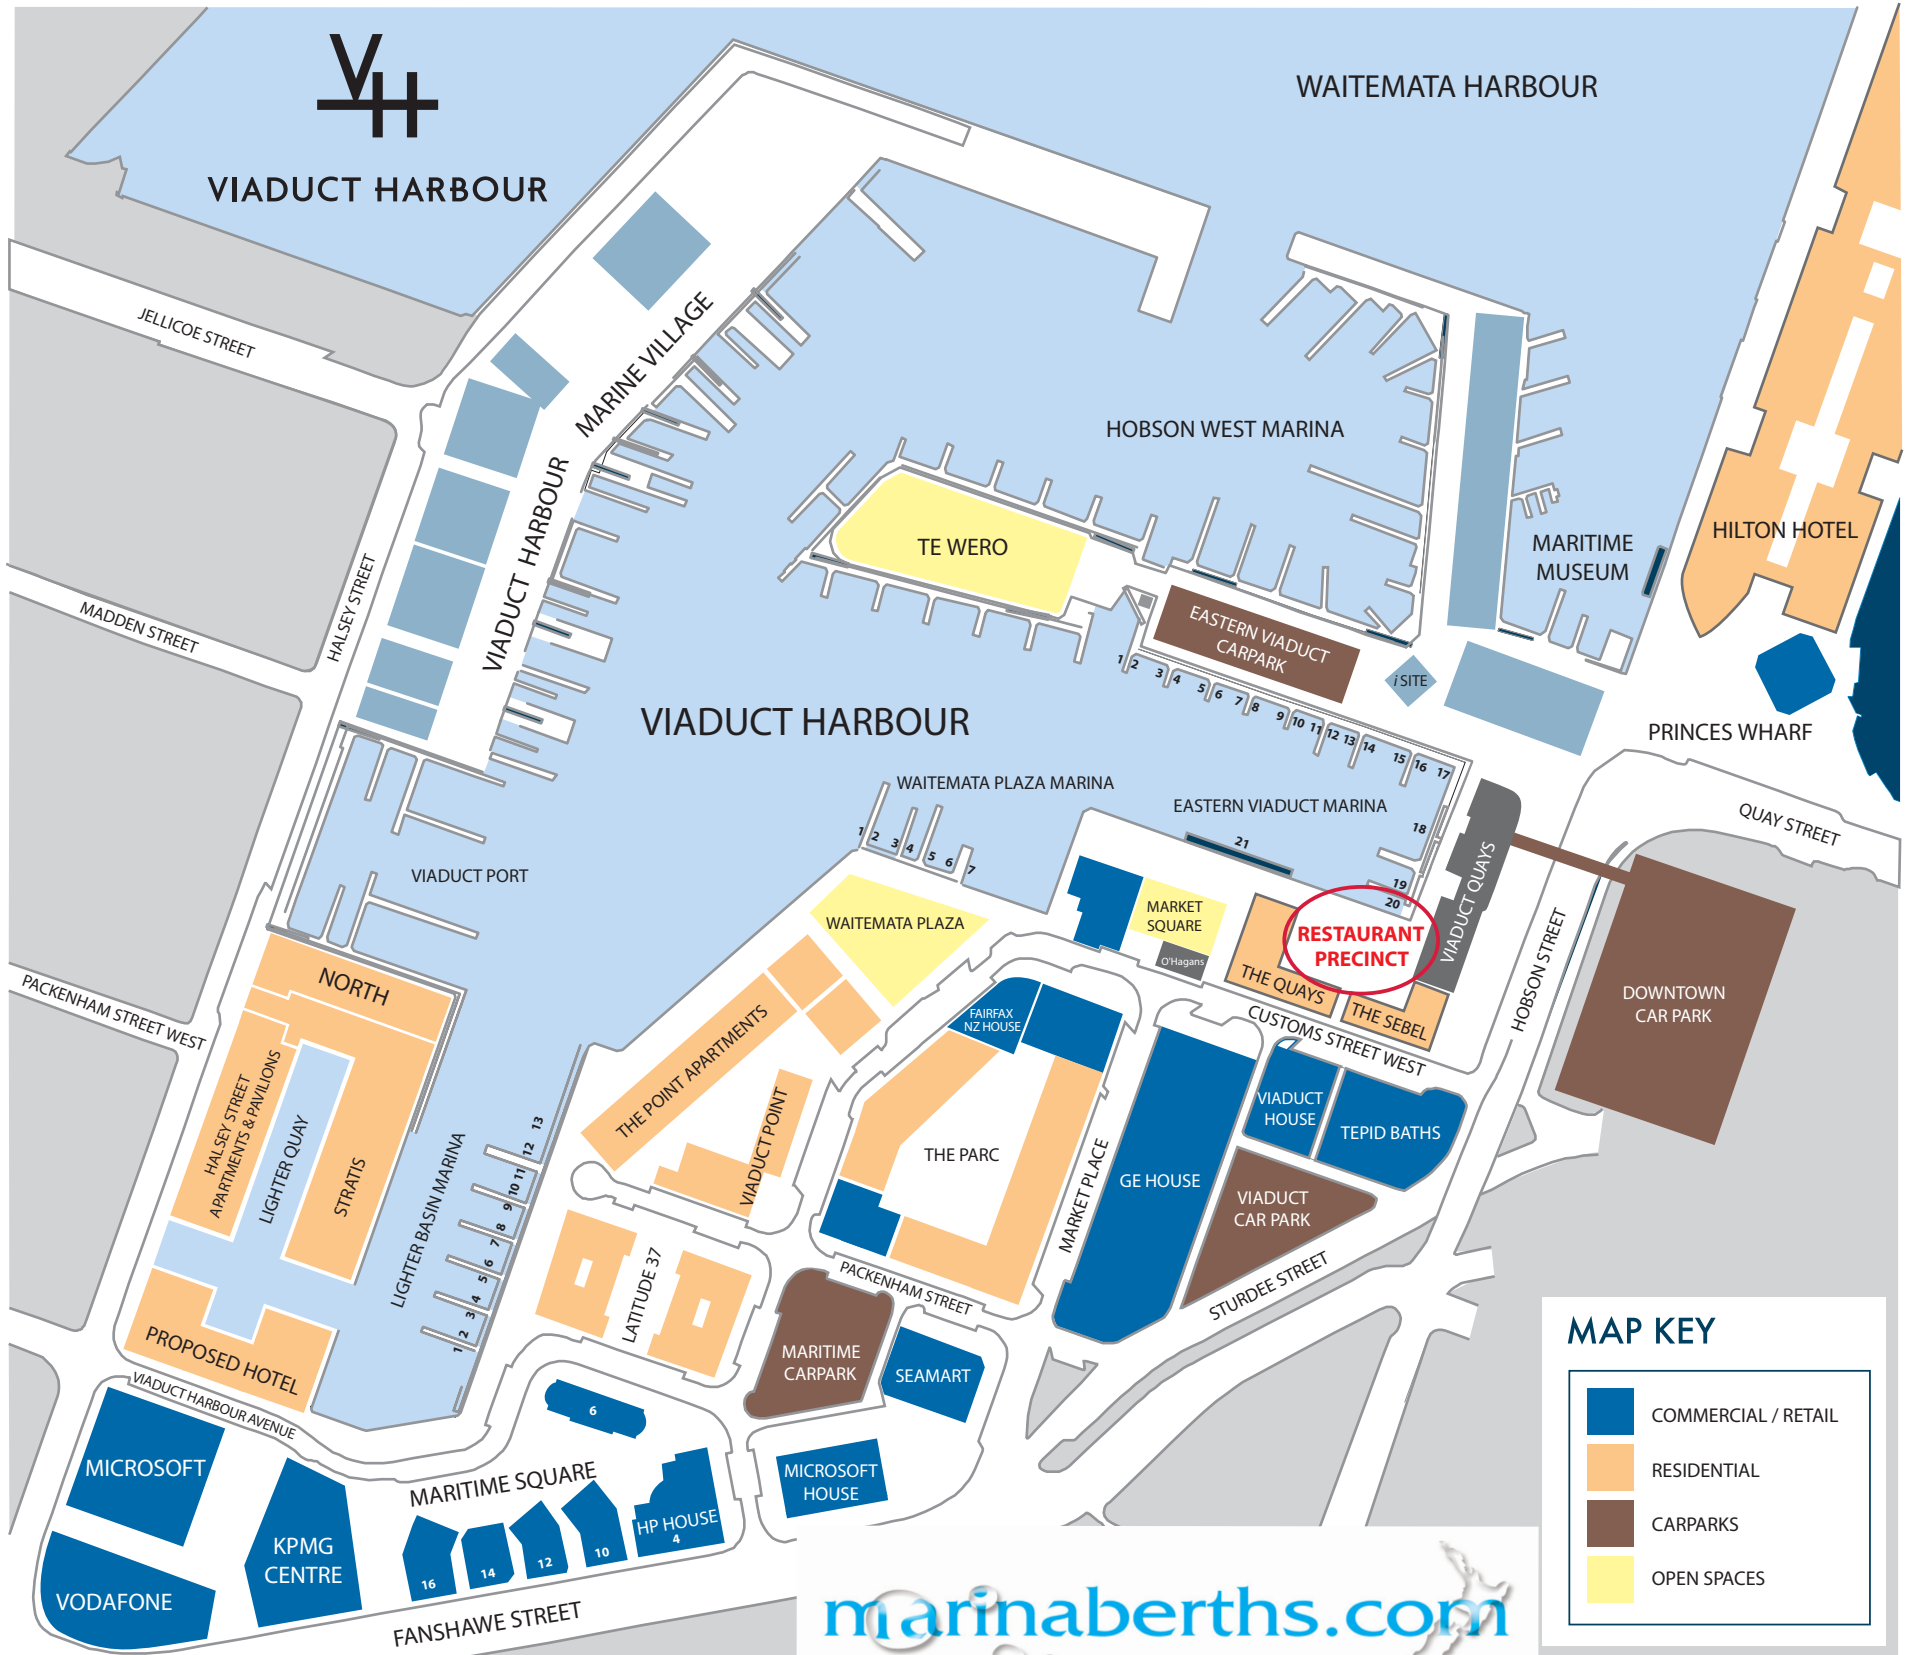

VIADUCT HARBOUR

WAITEMATA HARBOUR

MAP KEY

- COMMERCIAL / RETAIL
- RESIDENTIAL
- CARPARKS
- OPEN SPACES

marinaberths.com

For more information on these berths Ph Ken Davern 0274-759-092 E: ken@marinaberths.com