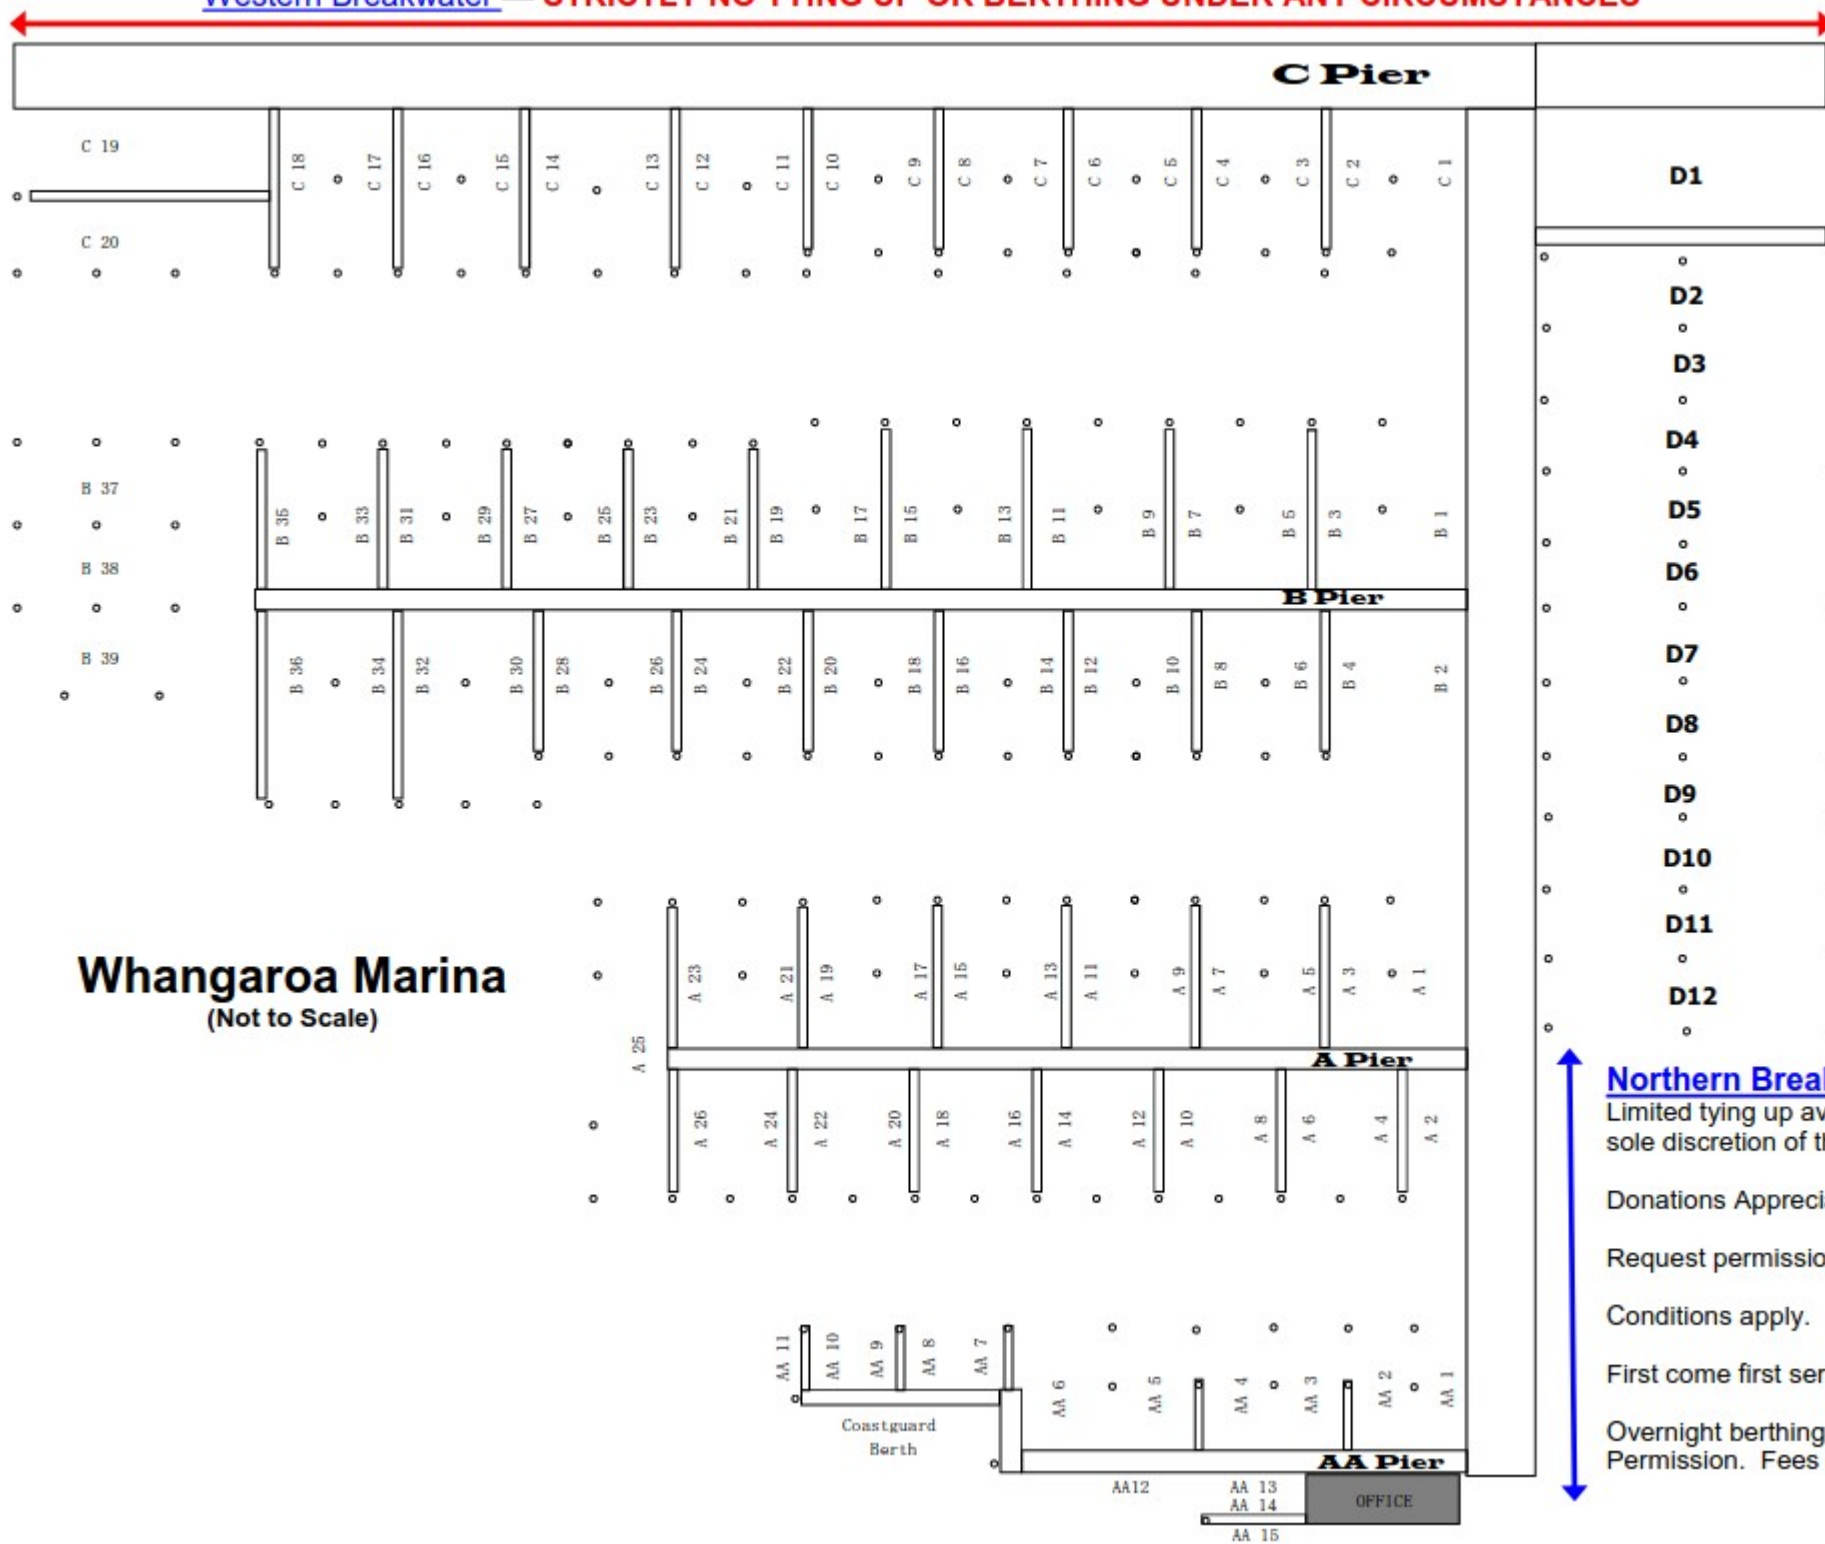

**Western Breakwater — STRICTLY NO TYING UP OR BERTHING UNDER ANY CIRCUMSTANCES**

**Whangaroa Marina**  
(Not to Scale)

**Northern Breakwater**  
Limited tying up available at  
sole discretion of the Marina.

Donations Appreciated

Request permission.

Conditions apply.

First come first served basis.

Overnight berthing only with  
Permission. Fees apply.