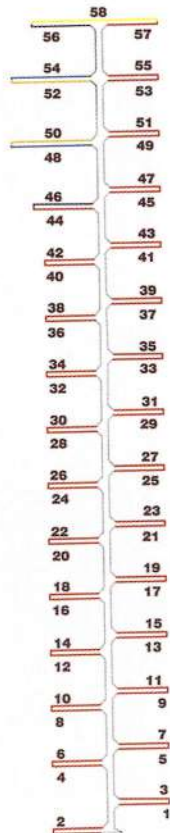

South ←

Mana Marina

⇒ North

Berth Size

- 10m
- 12m
- 14m
- 16m
- 18m
- 20m
- 25m

T Toilet/Shower

R Rubbish

Trailer Craft Launch Ramp

Travelift

Mana Cruising Club
Club House

Wharf

Pier F

Pier E

Pier D

Pier C

Pier B