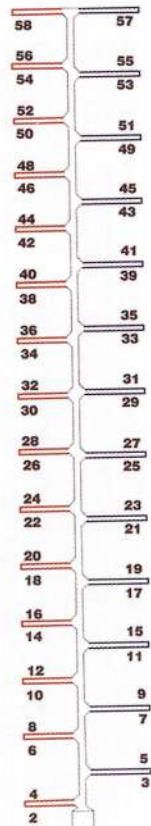

South ←

Mana Marina

⇒ North

Berth Size

- 10m
- 12m
- 14m
- 16m
- 18m
- 20m
- 25m

T Toilet/Shower

R Rubbish

Trailer Craft Launch Ramp

Travelift

Mana Cruising Club
Club House

Wharf

Pier F

Pier E

Pier D

Pier C

Pier B