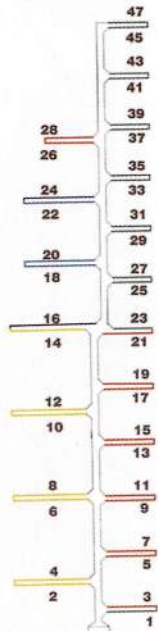

South ←

Mana Marina

⇒ North

Berth Size

- 10m
- 12m
- 14m
- 16m
- 18m
- 20m
- 25m

T Toilet/Shower

R Rubbish

Trailer Craft Launch Ramp

Travelift

Mana Cruising Club
Club House

Wharf

Pier F

Pier E

Pier D

Pier C

Pier B