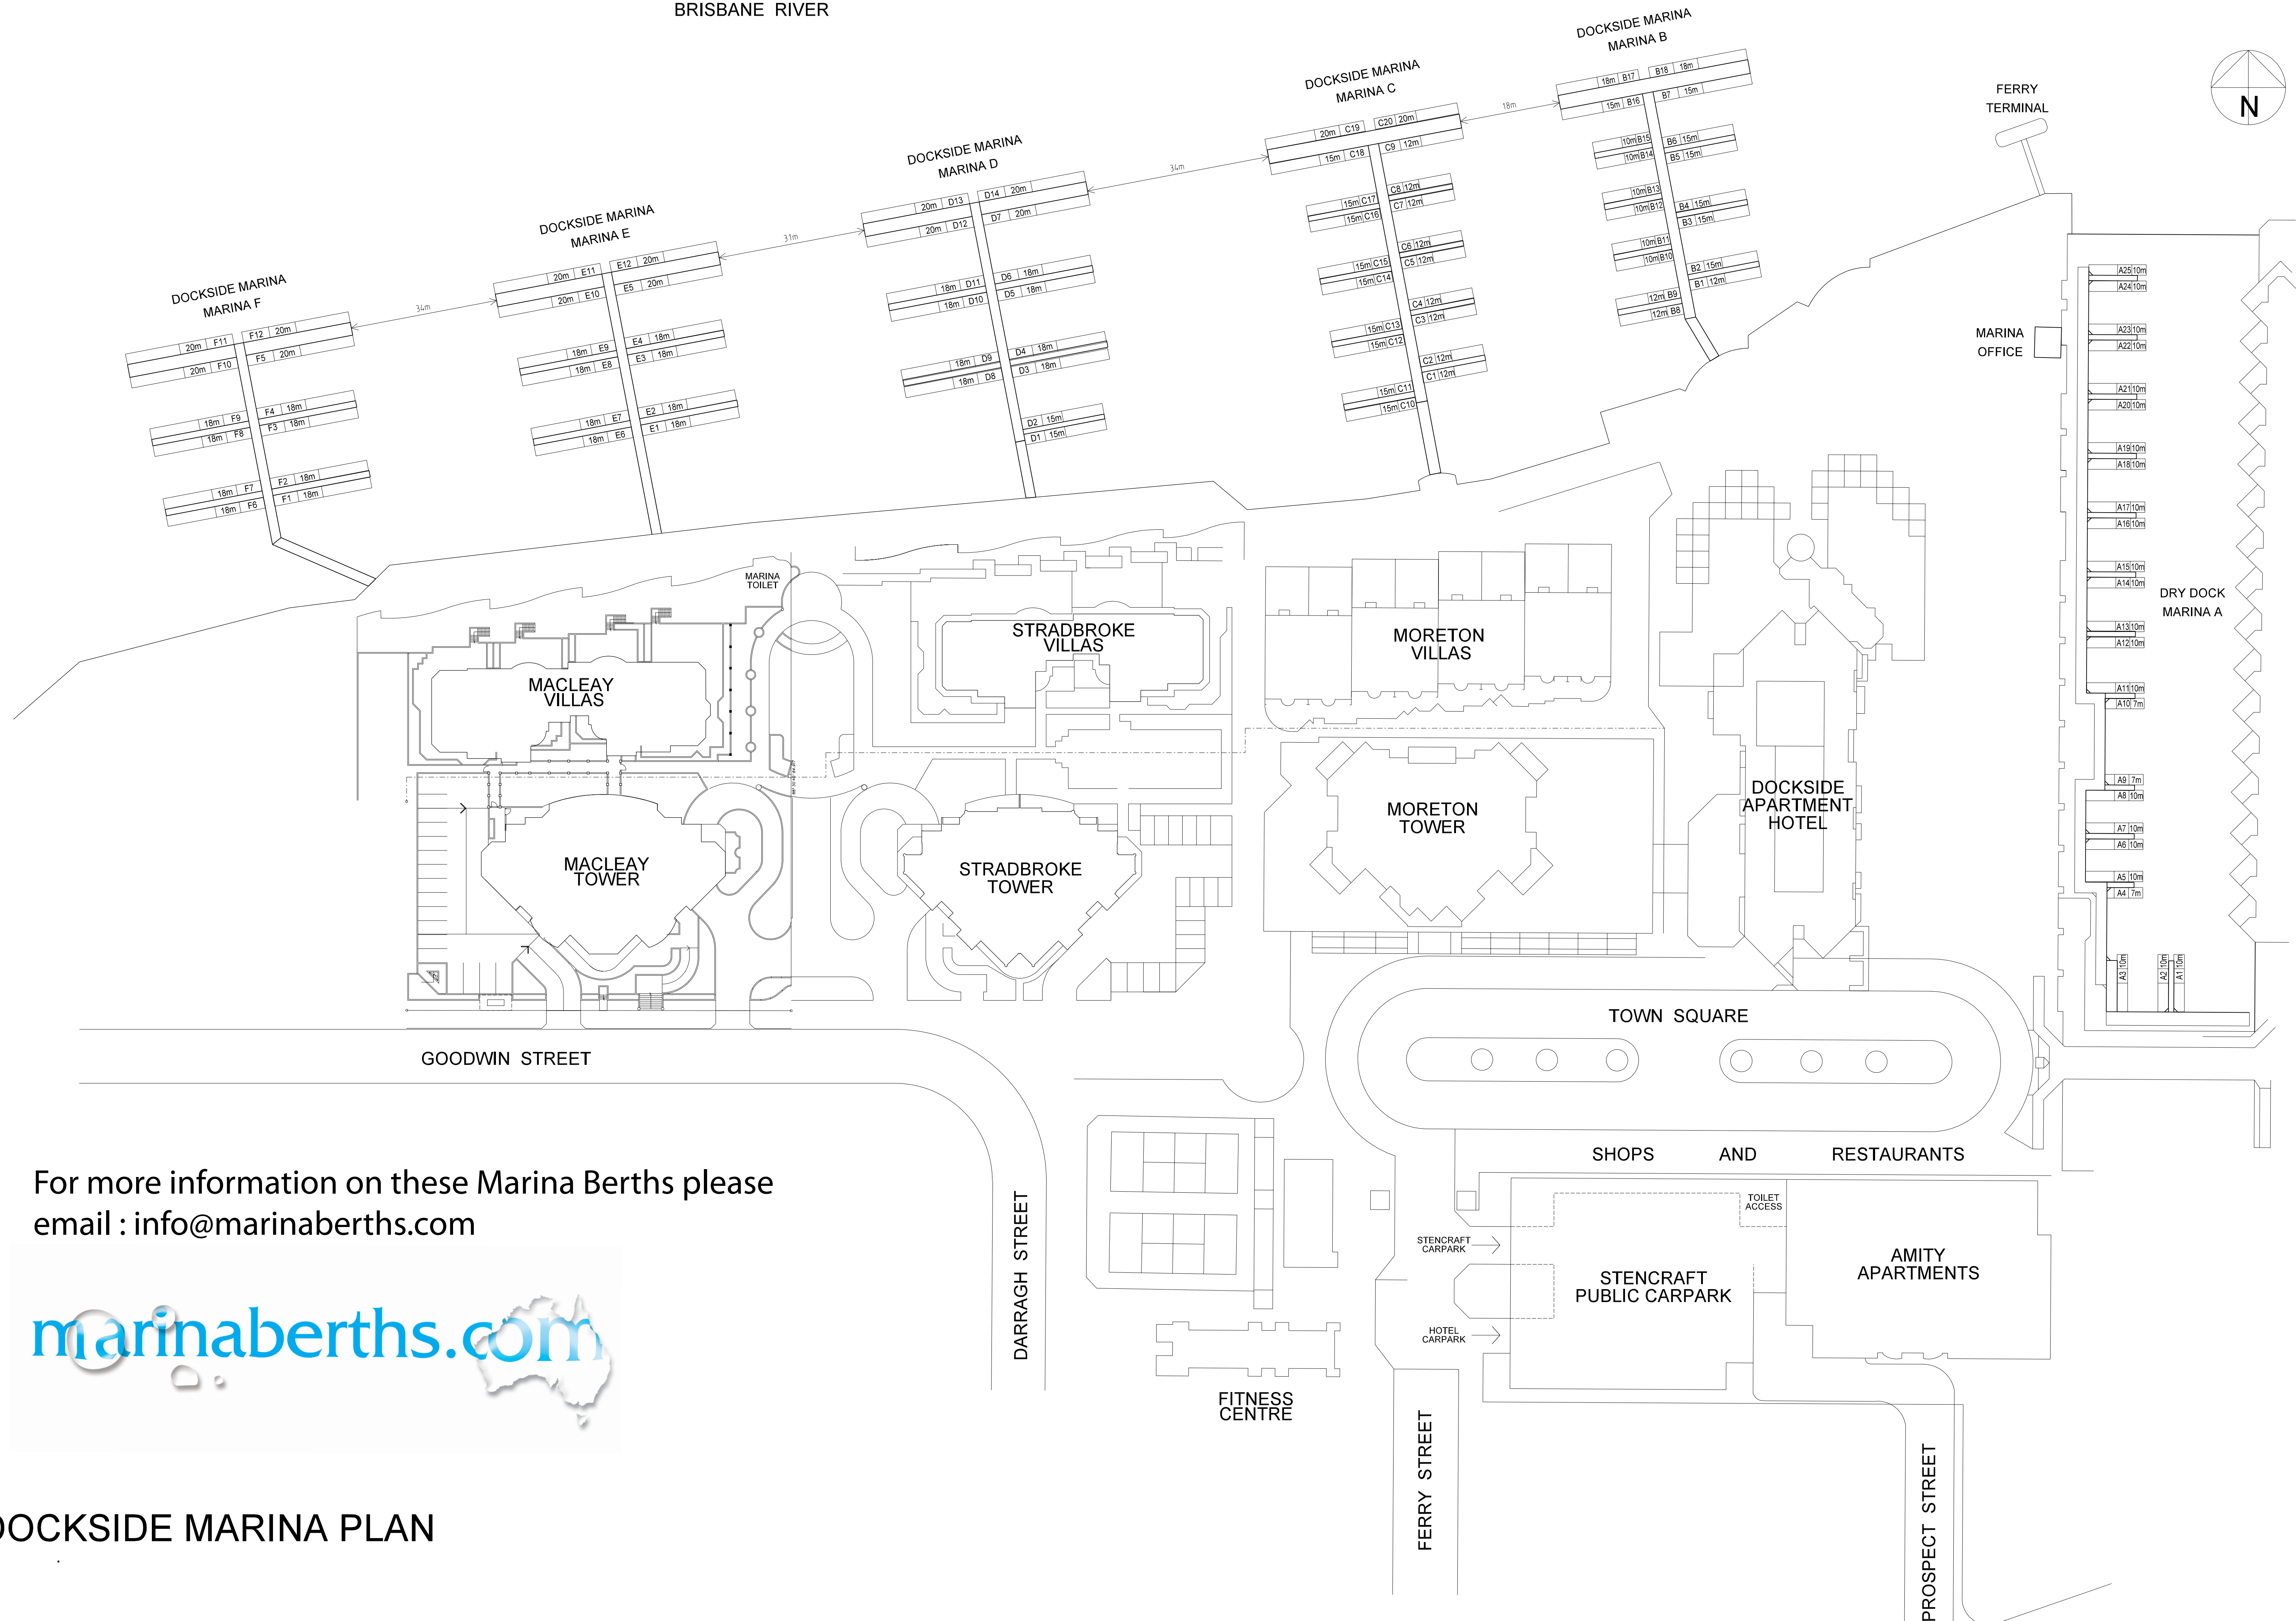

BRISBANE RIVER

For more information on these Marina Berths please email : [info@marinaberths.com](mailto:info@marinaberths.com)

### DOCKSIDE MARINA PLAN