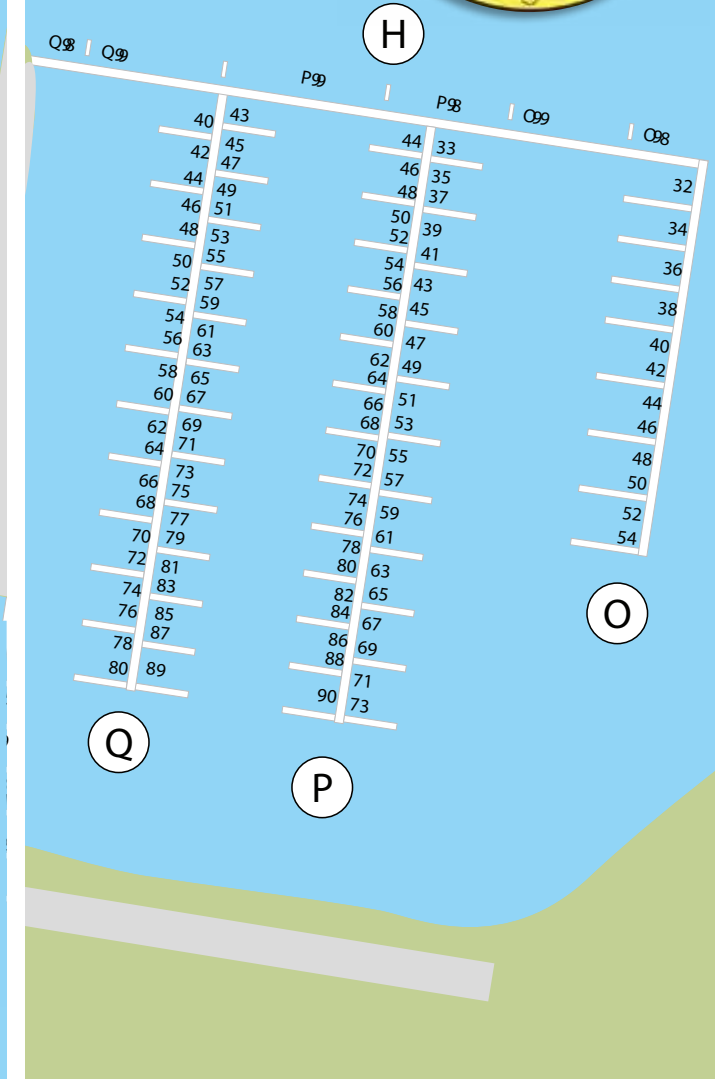

LEGEND

- Public Boat Ramp
- Marina Office, Chandelery & Retail
- Hardstand & Drystack Storage
- Trailer Boat Storage
- Marine Services
- A Marina Arms
- f Fuel Wharf
- ♂ ♀ Toilets

This masterplan layout is indicative only and not intended to be a true representation. Changes may be made during the development and are subject to change without notice. This site plan is believed to be correct at the time of production but is not guaranteed. Please refer to specific statutory approval plans for more specific information and specifications as this masterplan and site plan layout is for guidance only. Current as at 22 May 2012.

Horizon Shores Marina - Marina Berth Arms

NORTH HAVEN

WEST HAVEN

EAST HAVEN

SOUTH HAVEN