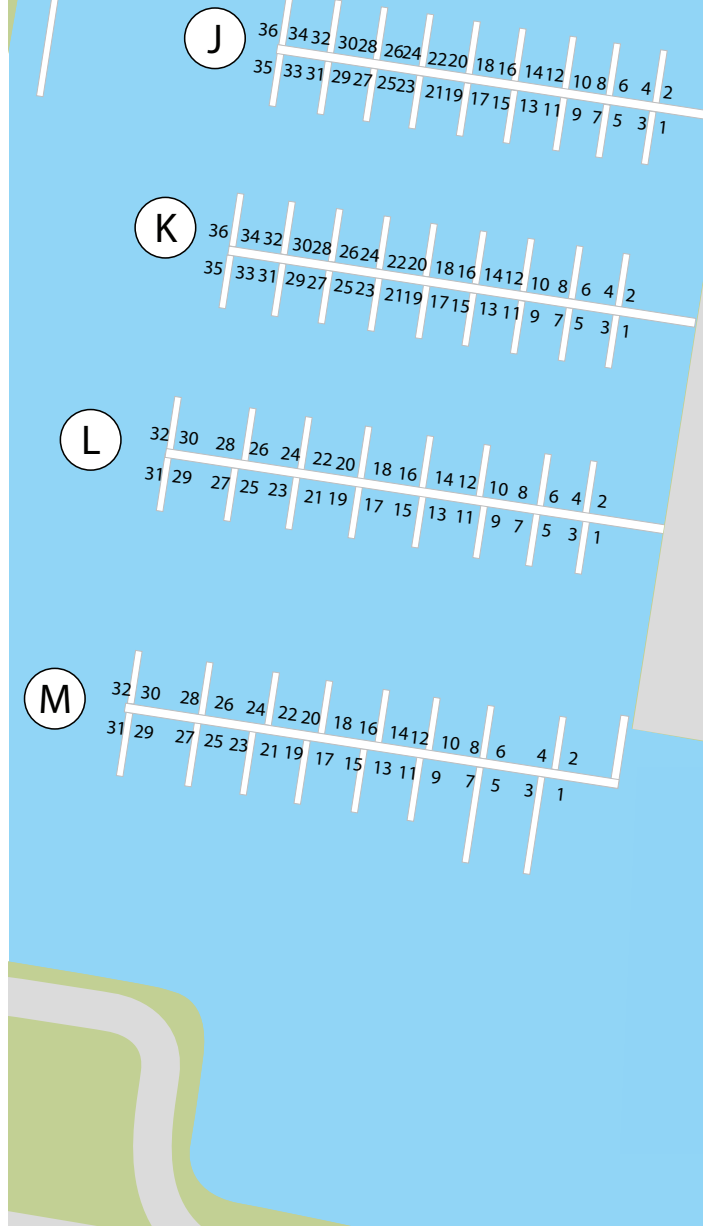

LEGEND

- Public Boat Ramp
- Marina Office, Chandelery & Retail
- Hardstand & Drystack Storage
- Trailer Boat Storage
- Marine Services
- A Marina Arms
- f Fuel Wharf
- ♂ ♀ Toilets

This masterplan layout is indicative only and not intended to be a true representation. Changes may be made during the development and are subject to change without notice. This site plan is believed to be correct at the time of production but is not guaranteed. Please refer to specific statutory approval plans for more specific information and specifications as this masterplan and site plan layout is for guidance only. Current as at 22 May 2012.

Horizon Shores Marina - Marina Berth Arms

NORTH HAVEN

WEST HAVEN

EAST HAVEN

SOUTH HAVEN