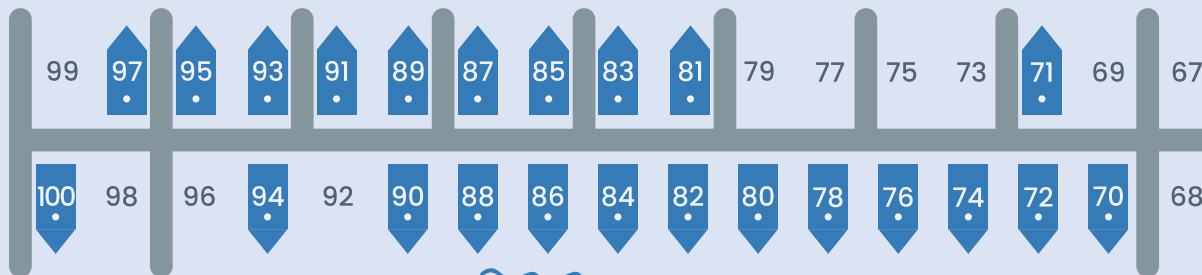

PORT LINCOLN MARINA COMMERCIAL BERTHS

www.portlincolnmarinaberths.com.au

SCAN TO ENQUIRE

RENTAL BERTHS

PORT LINCOLN MARINA BERTHS