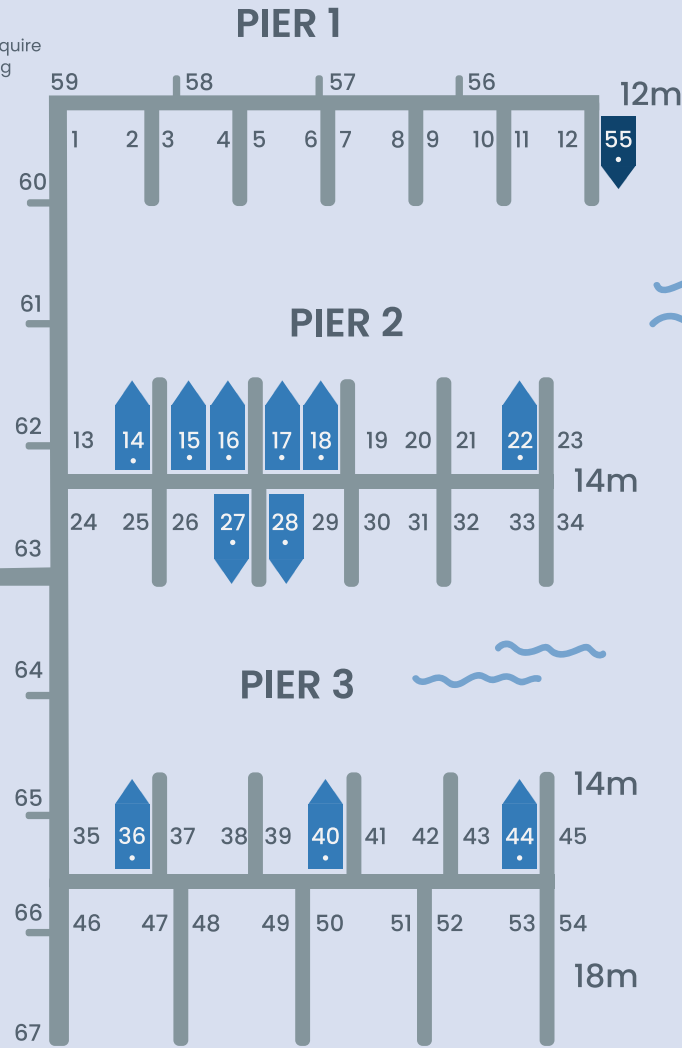

# PORT LINCOLN MARINA RECREATIONAL BERTHS

[www.portlincolnmarinaberths.com.au](http://www.portlincolnmarinaberths.com.au)

## SCAN TO ENQUIRE

- Max size 12m berths
- Max size 14m berths
- Max size 18m berths
- Custom Size – please enquire for availability and pricing

MARINA HOTEL

## Main Channel