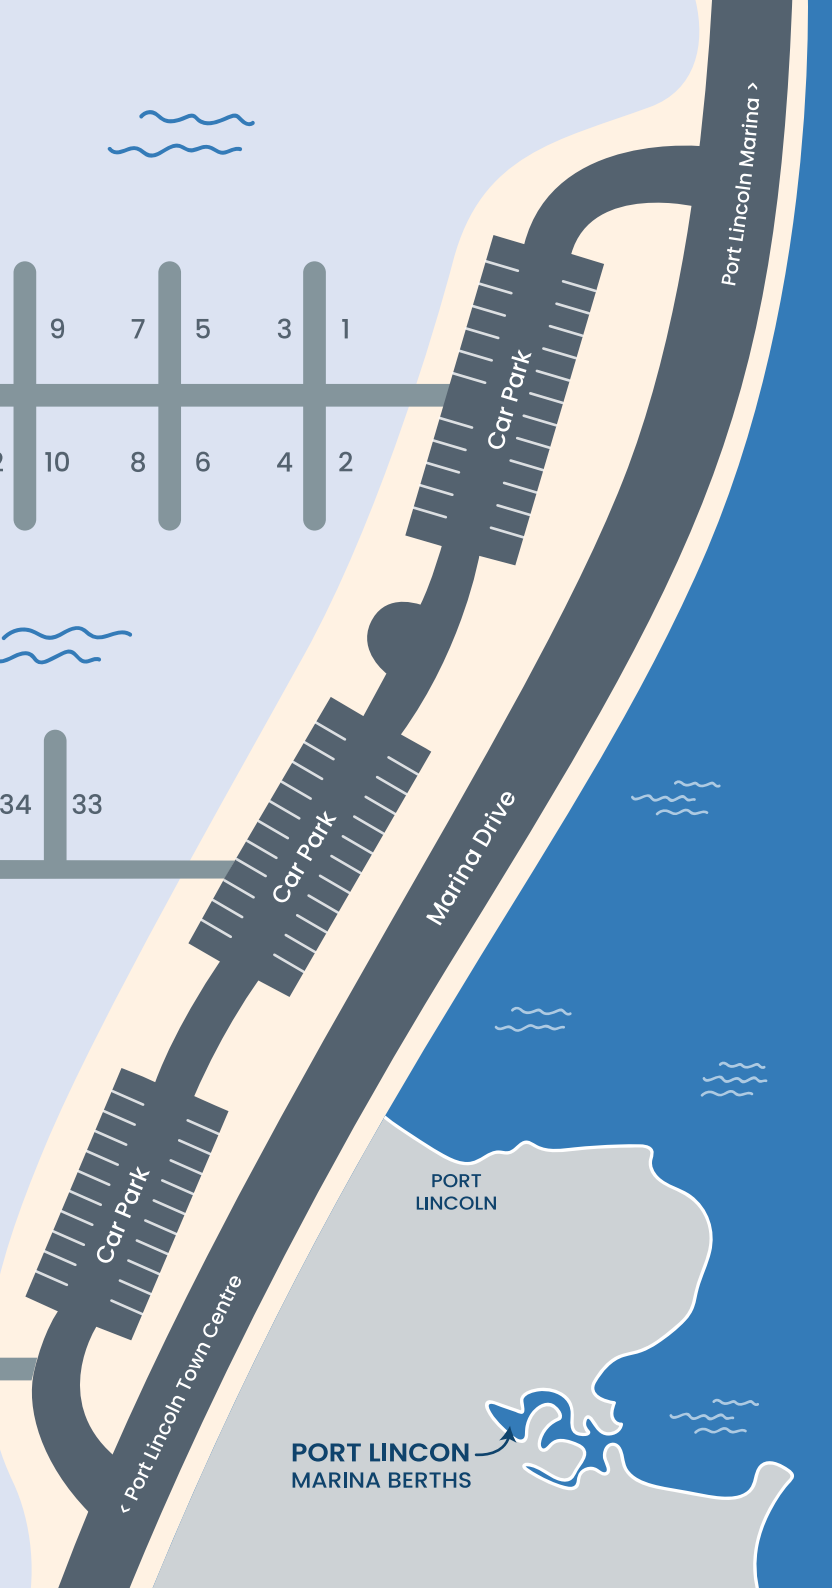

# PORT LINCOLN MARINA COMMERCIAL BERTHS

[www.portlincolnmarinaberths.com.au](http://www.portlincolnmarinaberths.com.au)

**SCAN TO ENQUIRE**

RENTAL BERTHS

PORT LINCOLN MARINA BERTHS

# PORT LINCOLN MARINA RECREATIONAL BERTHS

[www.portlincolnmarinaberths.com.au](http://www.portlincolnmarinaberths.com.au)

## SCAN TO ENQUIRE

- Max size 12m berths
- Max size 14m berths
- Max size 18m berths
- Custom Size – please enquire for availability and pricing

MARINA HOTEL

## Main Channel