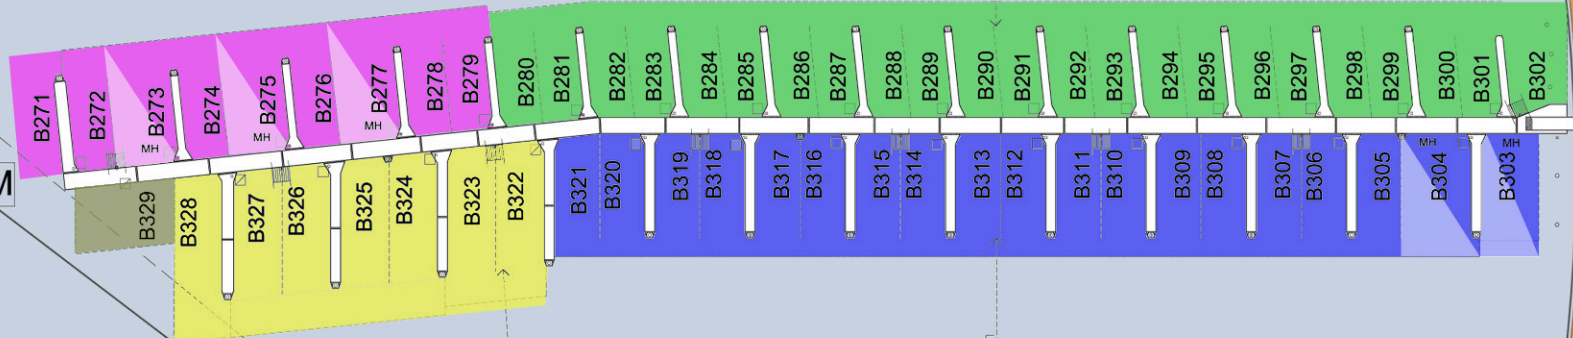

TEMPORARY CAR PARKING- 30+ SPACES

SECURITY HUT
MARINA MANAGERS OFFICE

BOARDWALK

PROPOSED MARTHA COVE ACTIVITY CENTRE

Legend:

- 9m Berth
- 10m berth
- 11m berth
- 12m berth
- 13m berth
- 14m berth
- 15m berth
- 16m berth
- 20m berth
- 22m berth
- 25m berth
- 30m berth
- Multi-hull berths
MH

Row K

Row L

Row M

Row N

FUEL BERTH

BOARDWALK