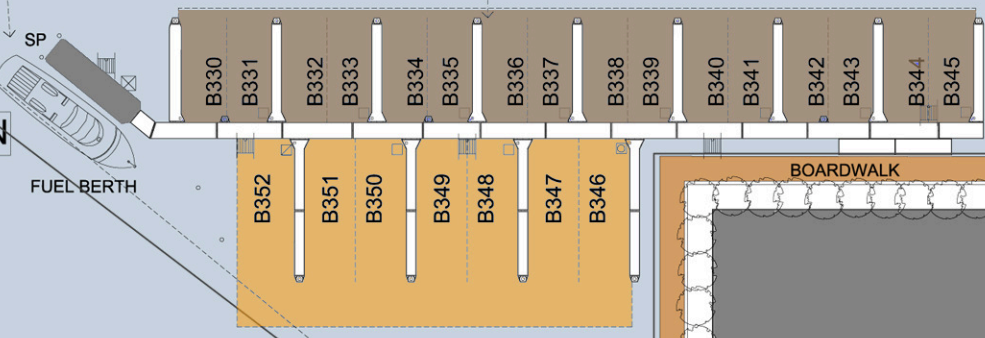

TEMPORARY CAR PARKING- 30+ SPACES

SECURITY HUT
MARINA MANAGERS OFFICE

BOARDWALK

PROPOSED MARTHA COVE ACTIVITY CENTRE

Legend:

- 9m Berth
- 10m berth
- 11m berth
- 12m berth
- 13m berth
- 14m berth
- 15m berth
- 16m berth
- 20m berth
- 22m berth
- 25m berth
- 30m berth
- Multi-hull berths
MH

Row K

Row L

Row M

Row N

FUEL BERTH

BOARDWALK