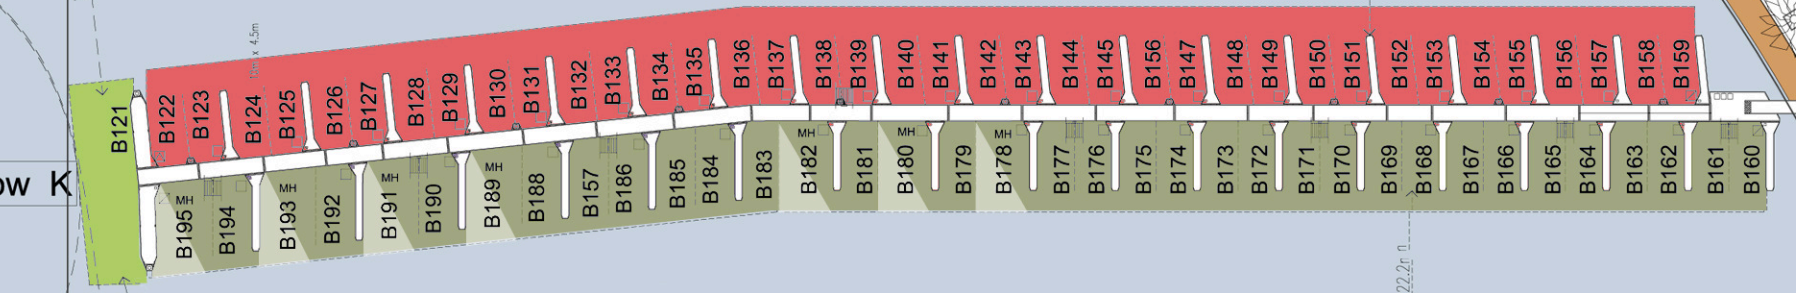

TEMPORARY CAR PARKING- 30+ SPACES

SECURITY HUT
MARINA MANAGERS OFFICE

BOARDWALK

PROPOSED MARTHA COVE ACTIVITY CENTRE

Legend:

- 9m Berth
- 10m berth
- 11m berth
- 12m berth
- 13m berth
- 14m berth
- 15m berth
- 16m berth
- 20m berth
- 22m berth
- 25m berth
- 30m berth
- Multi-hull berths
MH

Row K

Row L

Row M

Row N

FUEL BERTH

BOARDWALK