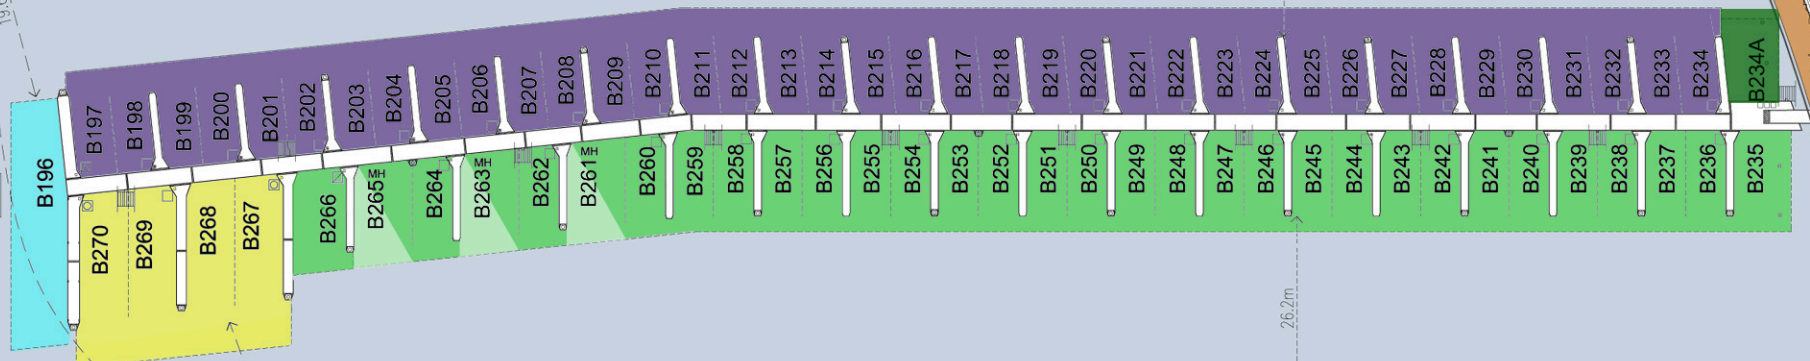

TEMPORARY CAR PARKING- 30+ SPACES

SECURITY HUT
MARINA MANAGERS OFFICE

BOARDWALK

PROPOSED MARTHA COVE ACTIVITY CENTRE

Legend:

- 9m Berth
- 10m berth
- 11m berth
- 12m berth
- 13m berth
- 14m berth
- 15m berth
- 16m berth
- 20m berth
- 22m berth
- 25m berth
- 30m berth
- Multi-hull berths
MH

Row K

Row L

Row M

Row N

FUEL BERTH

BOARDWALK