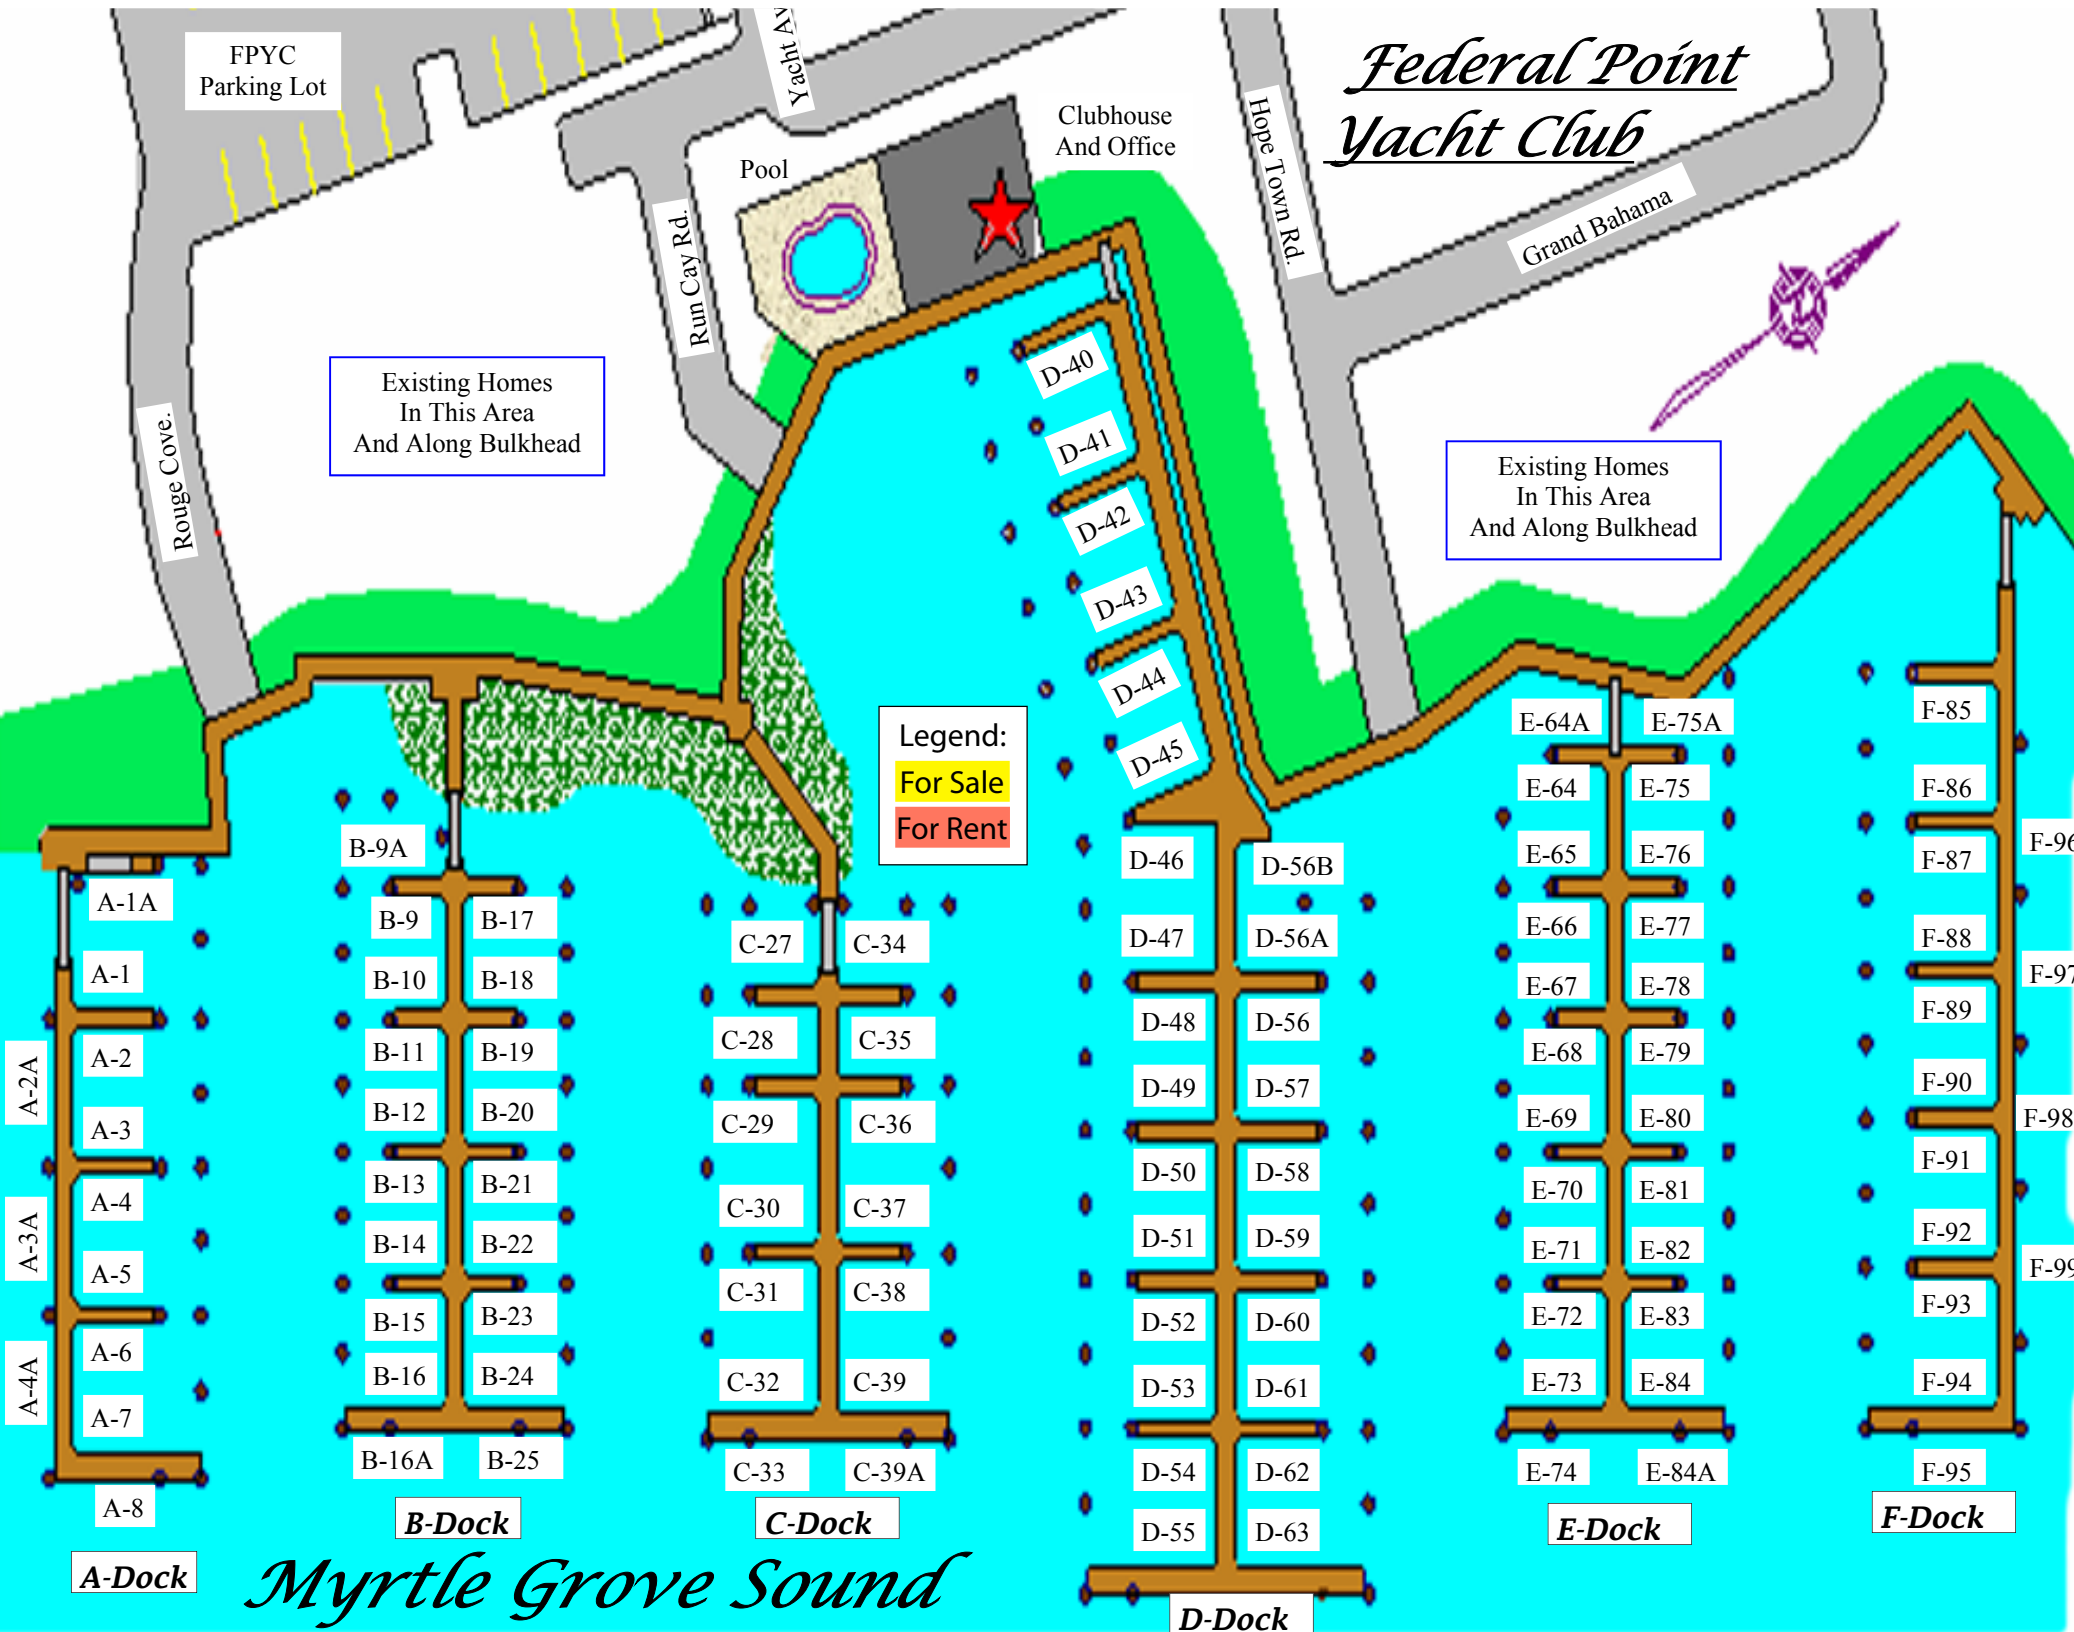

Federal Point Yacht Club

FPYC Parking Lot

Clubhouse And Office

Pool

Yacht Av.

Run Cay Rd.

Hope Town Rd.

Grand Bahama

Rouge Cove.

Existing Homes In This Area And Along Bulkhead

Existing Homes In This Area And Along Bulkhead

Legend:
For Sale
For Rent

Myrtle Grove Sound

A-Dock

B-Dock

C-Dock

D-Dock

E-Dock

F-Dock

A-2A

A-3A

A-4A

A-1A

A-1