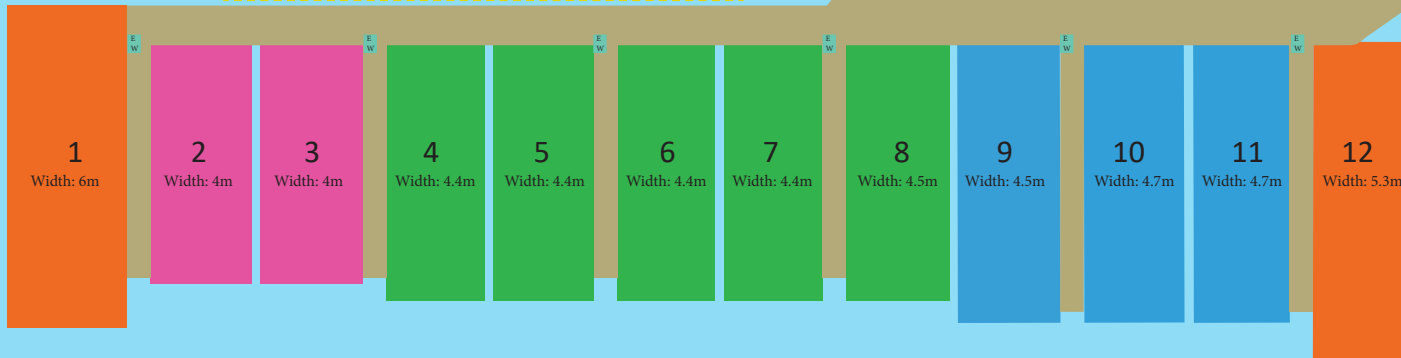

↑
ALL MARINA BERTH CAR PARKING IS IN
HENRY DARWEN MEMORIAL DRIVE

Work Sheds
No Entry

Marina Berth
Entry

Small boat overflow

Small boat overflow

No mooring

Berths Sizes	
	14 m
	15 m
	16 m
	19 m
	22 m
	Special

	Electrical & Water Connection
	Toilet & Showers
	Laundry facilities

* Not to scale